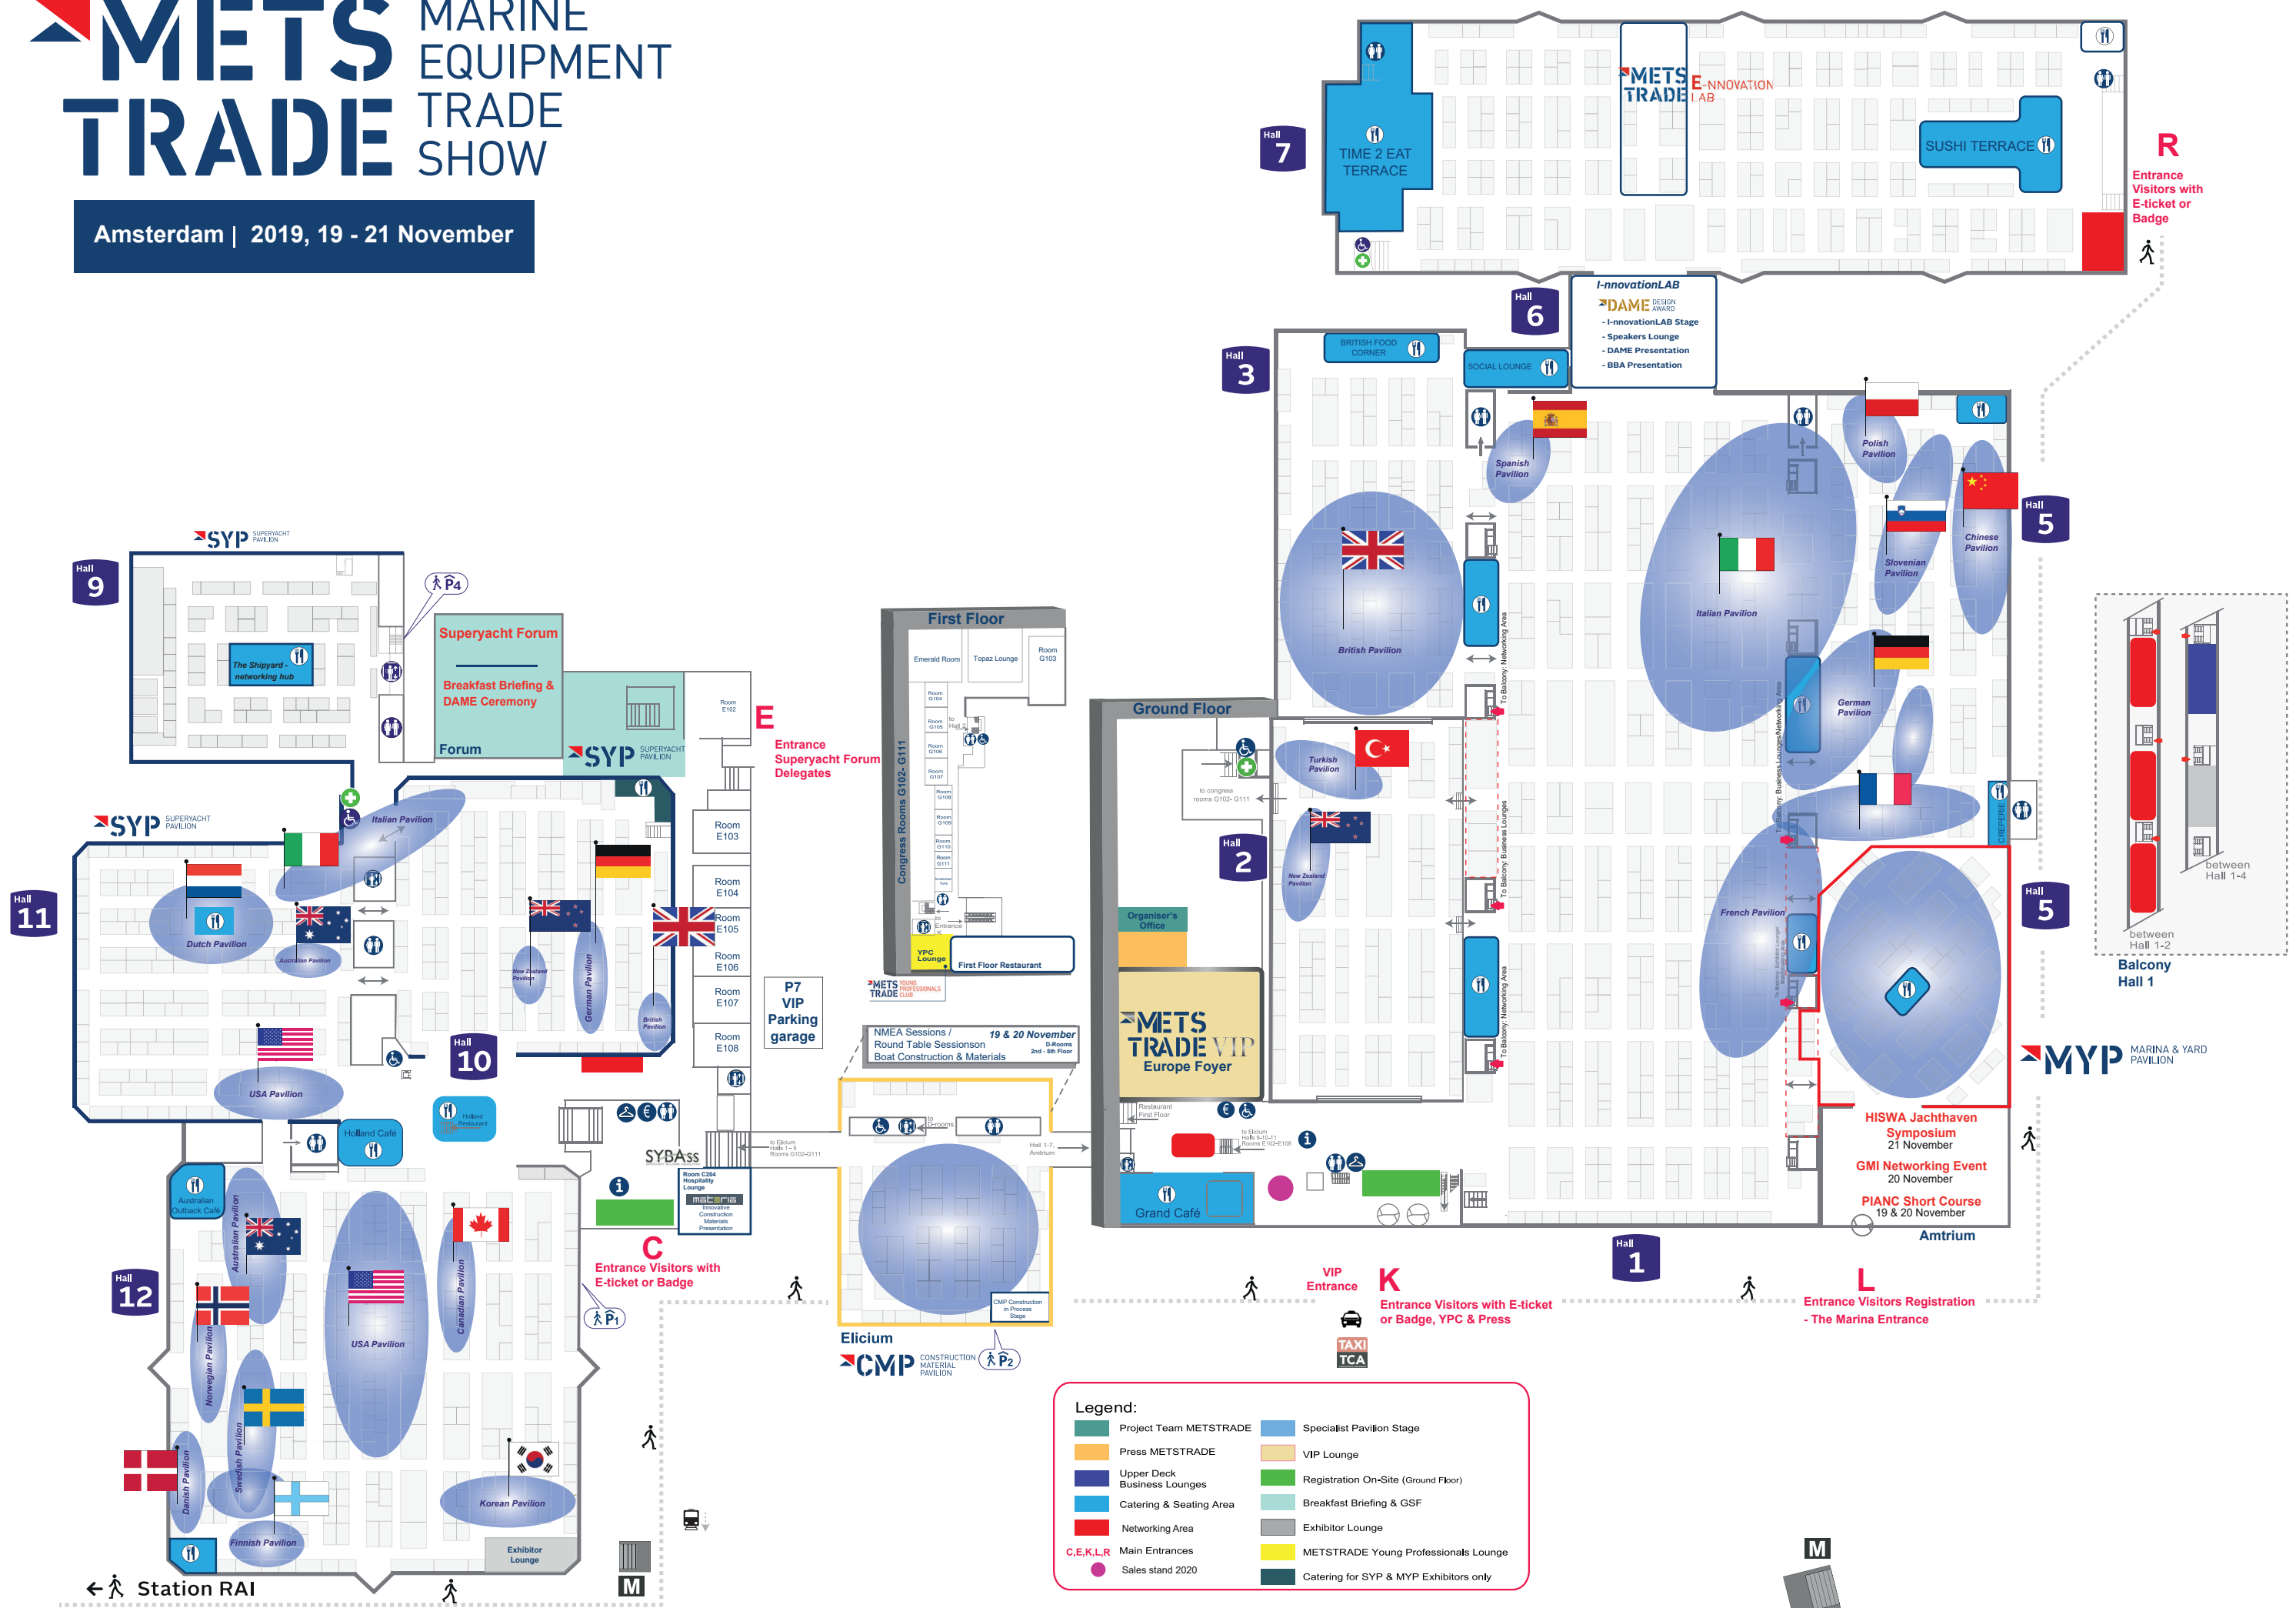

# METS MARINE EQUIPMENT TRADE SHOW

Amsterdam | 2019, 19 - 21 November

**Legend:**

- Project Team METSTRADE
- Press METSTRADE
- Upper Deck Business Lounges
- Catering & Seating Area
- Networking Area
- C, E, K, L, R Main Entrances
- Sales stand 2020
- Specialist Pavilion Stage
- VIP Lounge
- Registration On-Site (Ground Floor)
- Breakfast Briefing & GSF
- Exhibitor Lounge
- METSTRADE Young Professionals Lounge
- Catering for SYP & MYP Exhibitors only