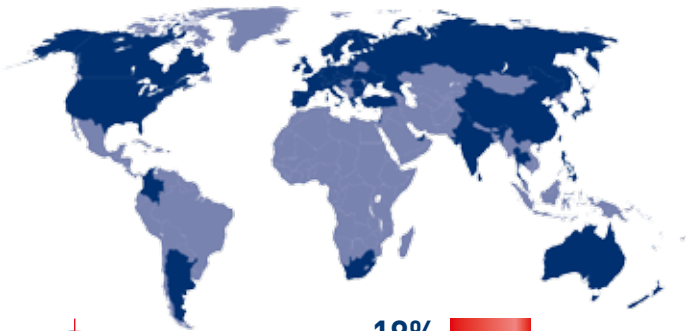

METS 20 TRADE 16

15-16-17 NOVEMBER
29TH EDITION

FACTS & FIGURES

EXHIBITORS

Exhibitor appreciation

Recommends exhibiting

Intends to exhibit again

> Exhibitor attendance

2016	1,471
2015	1,385
2014	1,358
2013	1,320

> Exhibitor stand personnel

2016	6,610
2015	6,378
2014	6,092
2013	5,836

> Exhibitors of METSTRADE 2016 represent 50 nationalities

> METSTRADE pavilions

2013	2014	2015	2016
180	200	224	265

SYP SUPERYACHT PAVILION

2013	2014	2015	2016
34	48	49	64

MYP MARINA & YARD PAVILION

2013	2014	2015	2016
26	31	31	45

CMP CONSTRUCTION MATERIAL PAVILION