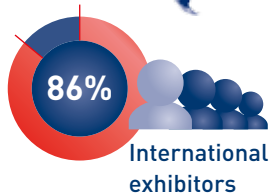

> Exhibitors of METSTRADE 2016 represent 50 nationalities

> METSTRADE pavilions

2013	2014	2015	2016
180	200	224	265

SYP SUPERYACHT PAVILION

2013	2014	2015	2016
34	48	49	64

MYP MARINA & YARD PAVILION

2013	2014	2015	2016
26	31	31	45

CMP CONSTRUCTION MATERIAL PAVILION