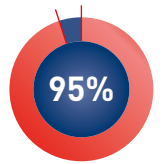

> Visitors of METSTRADE 2016 represented 107 nationalities

> Origin

Western Europe	68%	Swiss	+38%
Southern Europe	17%	Russia	+35%
Eastern Europe	4.4%	Frankrijk	+21%
Middle East	3.9%	United Arab Emirates	+21%
North America	2.3%	Slovenia	+20%
Asia	2.5%	France	+20%
Oceania	0.9%	Italy	+19%
Africa	0.7%	Denmark	+17%
South America	0.3%	Poland	+14%

Significant growth from

Visitor appreciation

Decision makers

Recommends visiting

Intends to visit again

> Number of visits:

2016	23,702
2015	21,953
2014	21,086
2013	20,500

> Unique visitors:

2016	15,541
2015	14,522
2014	14,432
2013	13,777

> Number of companies:

2016	11,091
2015	10,313
2014	10,241
2013	10,904

> Branches

Yacht Captains & crew	2%
Yacht designers	1%
Interior designers	1%
Interior builders	1%
Other functions	14%
Distributors/Wholesalers	20%
Manufacturer	16%
Boat builder/Yacht builder	14%
Retailers	11%
Consultants	5%
Project managers	3%
Repair Yard	3%
Marina professionals	3%
Naval engineers	2%
Naval architects/Yacht designers	2%
Manufacturer	+25%
Boatbuilders	+10%
Repair / Refit yard	+120%
Yacht Designer	+30%