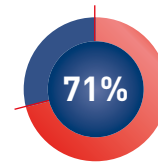

> Visitors of METSTRADE 2016 represented 107 nationalities

> Origin

Western Europe	68%	Swiss	+38%
Southern Europe	17%	Russia	+35%
Eastern Europe	4.4%	Frankrijk	+21%
Middle East	3.9%	United Arab Emirates	+21%
North America	2.3%	Slovenia	+20%
Asia	2.5%	France	+20%
Oceania	0.9%	Italy	+19%
Africa	0.7%	Denmark	+17%
South America	0.3%	Poland	+14%

Significant growth from

Visitor appreciation

Decision makers

Recommends visiting

Intends to visit again

> Number of visits:

2016	23,702
2015	21,953
2014	21,086
2013	20,500

> Unique visitors: